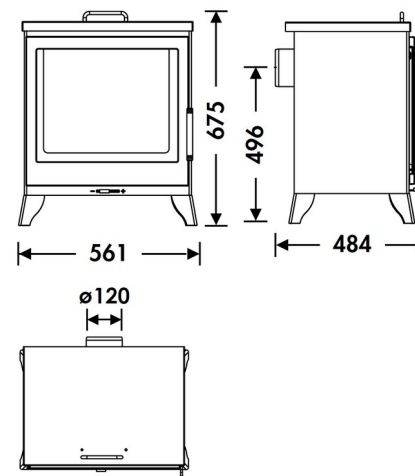

## MEASURES

DIMENSIONS H x W x D	675x561x484 mm
GROSS/NET WEIGHT	103/95 kg
FIREWOOD ENTRANCE	400x300 mm
SMOKE FLUE	Ø 120-125 mm Horizontal
OVEN H x W x D	60x520x360 mm

## CHARACTERISTICS

CAST IRON GRILL AND DOOR	
NOMINAL HEAT OUTPUT	8 KW
EFFICIENCY	77 %
CO EMISSIONS	0,10 %
HEAT RESISTANT PAINT	800°C
CERAMIC GLASS HEAT RESISTANCE	750°C

EAN 8426964187250  
REF. PANADERO 18725

### ECODESIGN

-  CLEAN GLASS SYSTEM
-  DOUBLE COMBUSTION
-  DOUBLE STEEL BODY SHEET 4 + 4 MM
-  OVEN
-  WOOD LOGS UP TO 45 CM
-  240 m<sup>3</sup> HEATING VOLUME

ORLEANS EN