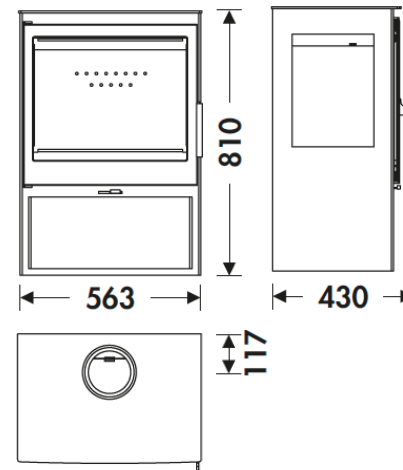

ONIX 3V

EcoDesign

PANADERO

MEASURES

DIMENSIONS H x W x D	810x563x430 mm
GROSS/NET WEIGHT	103/95 kg
FIREWOOD ENTRANCE	485x361 mm
SMOKE FLUE	Ø 150-153mm Top

CHARACTERISTICS

CAST IRON GRILL AND DOOR	
THREE-SIDED VISION	
NOMINAL HEAT OUTPUT	7,1 KW
EFFICIENCY	80 %
CO EMISSIONS	0,10 %
HEAT RESISTANT PAINT	800°C
CERAMIC GLASS HEAT RESISTANCE	750°C

EAN 8426964186956
REF. PANADERO 18695

PRODUCT PLUS

ECODESIGN

-  VERMICULITE LINING
-  WOOD LOGS 50 CM
-  210 m³ HEATING VOLUME
-  CLEAN GLASS SYSTEM
-  TRIPLE COMBUSTION
-  4 MM STEEL BODY
-  WOOD LOG STORAGE