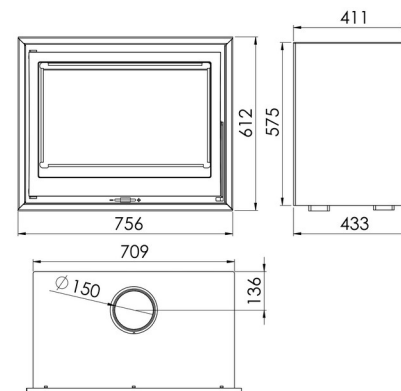

## MEASURES

|                      |                     |
|----------------------|---------------------|
| DIMENSIONS H x W x D | 612x756x433 mm      |
| GROSS/NET WEIGHT     | 145/128 kg          |
| FIREWOOD ENTRANCE    | 600x370 mm          |
| SMOKE FLUE           | Ø 150-153 mm<br>Top |

### ECODESIGN

WOOD LOGS UP TO 60 CM

HEATING VOLUME

CLEAN GLASS SYSTEM

TRIPLE COMBUSTION

DOUBLE STEEL BODY  
SHEET 4 + 3 MM

A+

TÜVRheinland®  
**CERT**  
ISO 9001