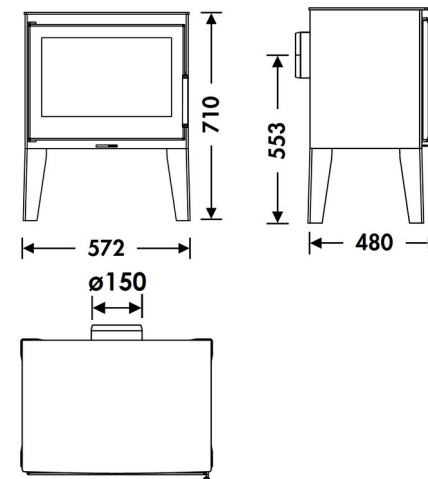

DOUBLE STEEL BODY
SHEET 4 + 3 MM

MEASURES

DIMENSIONS H x W x D **710x572x480 mm**

GROSS/NET WEIGHT **87/80 kg**

FIREWOOD ENTRANCE **485x261 mm**

SMOKE FLUE **Ø 150-153 mm**

Horizontal

CHARACTERISTICS

CAST IRON GRILL

NOMINAL HEAT OUTPUT **7,1 KW**

EFFICIENCY **80,7 %**

CO EMISSIONS **0,10 %**

HEAT RESISTANT PAINT **800°C**

CERAMIC GLASS HEAT
RESISTANCE **750°C**

EAN 8426964186604
REF. PANADERO 18660

A+