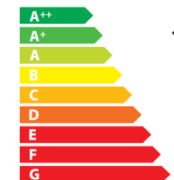

CAST IRON GRILL

NOMINAL HEAT OUTPUT **7,1 KW**

EFFICIENCY **80,7 %**

CO EMISSIONS **0,10 %**

HEAT RESISTANT PAINT **800°C**

CERAMIC GLASS HEAT
RESISTANCE **750°C**

EAN 8426964186604
REF. PANADERO 18660

A+