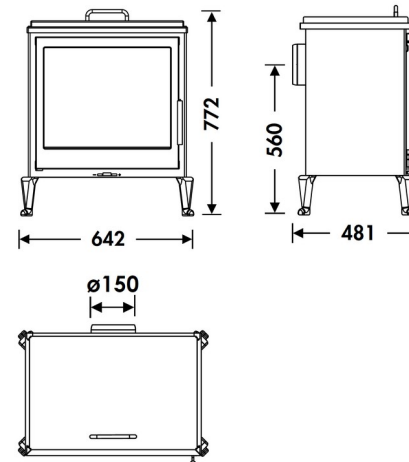

AUBE EcoDesign

PANADERO

MEASURES

DIMENSIONS H x W x D	772x642x481 mm
GROSS/NET WEIGHT	118/110 kg
FIREWOOD ENTRANCE	485x361 mm
SMOKE FLUE	Ø 150-153 mm Horizontal
DIAGONAL GLASS LENGTH	600 mm
OVEN	550x400x60 mm

CHARACTERISTICS

CAST IRON GRILL AND DOOR	
NOMINAL HEAT OUTPUT	7,1 KW
EFFICIENCY	80,7 %
CO EMISSIONS	0,1 %
HEAT RESISTANT PAINT	800°C
CERAMIC GLASS HEAT RESISTANCE	750°C

PRODUCT PLUS

ECODESIGN

OVEN

WOOD LOGS 50 CM

HEATING VOLUME

CLEAN GLASS SYSTEM

TRIPLE COMBUSTION

DOUBLE STEEL BODY
SHEET 4 + 4 MM

EAN 8426964186550
REF. PANADERO 18655

AUBE EN