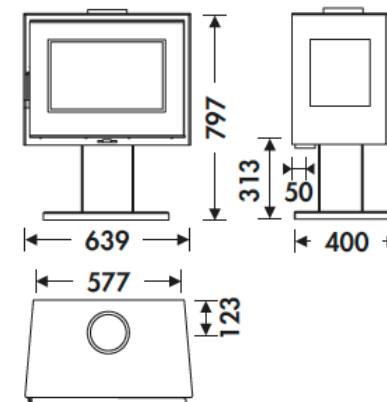

ATLANTIC 3V EN