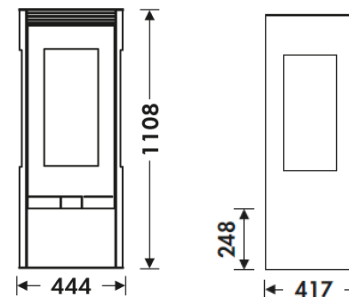

HEATING VOLUME

CLEAN GLASS SYSTEM

TRIPLE COMBUSTION

DOUBLE LOCK

MEASURES

DIMENSIONS H x W x D	1108x444x417 mm
GROSS/NET WEIGHT	119/104 kg
FIREWOOD ENTRANCE	230x500 mm
SMOKE FLUE	Ø 150-153 mm Top

CHARACTERISTICS

CAST IRON GRILL	
THREE-SIDED VISION	
STEEL BODY SHEET	5 mm
NOMINAL HEAT OUTPUT	9,5 KW
EFFICIENCY	76,7%
CO EMISSIONS	0,10%
HEAT RESISTANT PAINT	800°C
CERAMIC GLASS HEAT RESISTANCE	750°C

EAN 8426964180503
REF. PANADERO 18050