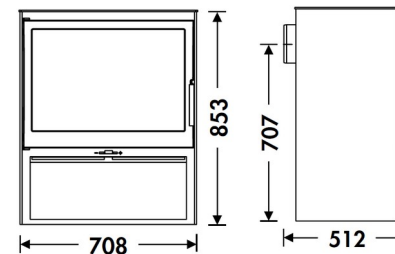

ACACIA EcoDesign

PANADERO

MEASURES

| | |
|----------------------|----------------|
| DIMENSIONS H x W x D | 853x708x512 mm |
| GROSS/NET WEIGHT | 153/132 kg |
| FIREWOOD ENTRANCE | 600x370 mm |
| SMOKE FLUE | Ø 150-153 mm |
| | Horizontal |

CHARACTERISTICS

| | |
|-------------------------------|--------|
| CAST IRON GRILL AND DOOR | |
| NOMINAL HEAT OUTPUT | 9,8 kW |
| EFFICIENCY | 80,7 % |
| CO EMISSIONS | 0,10 % |
| HEAT RESISTANT PAINT | 800°C |
| CERAMIC GLASS HEAT RESISTANCE | 750°C |

EAN 8426964186772
REF. PANADERO 18677

PRODUCT PLUS

ECODESIGN

WOOD LOG STORAGE

WOOD LOGS UP TO 60 CM

290
m³

HEATING VOLUME

CLEAN GLASS SYSTEM

TRIPLE COMBUSTION

DOUBLE STEEL BODY
SHEET 5 + 3 MM

ACACIA EN