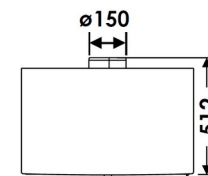

ACACIA EcoDesign

PANADERO

MEASURES

| | |
|----------------------|----------------|
| DIMENSIONS H x W x D | 853x708x512 mm |
| GROSS/NET WEIGHT | 153/132 kg |
| FIREWOOD ENTRANCE | 600x370 mm |
| SMOKE FLUE | Ø 150-153 mm |
| | Horizontal |

CHARACTERISTICS

| | |
|-------------------------------|--------|
| CAST IRON GRILL AND DOOR | |
| NOMINAL HEAT OUTPUT | 9,8 kW |
| EFFICIENCY | 80,7 % |
| CO EMISSIONS | 0,10 % |
| HEAT RESISTANT PAINT | 800°C |
| CERAMIC GLASS HEAT RESISTANCE | 750°C |

EAN 8426964186772
REF. PANADERO 18677

PRODUCT PLUS

ECODESIGN

WOOD LOG STORAGE

WOOD LOGS UP TO 60 CM

290
m³

HEATING VOLUME

CLEAN GLASS SYSTEM

TRIPLE COMBUSTION

DOUBLE STEEL BODY
SHEET 5 + 3 MM

ACACIA EN